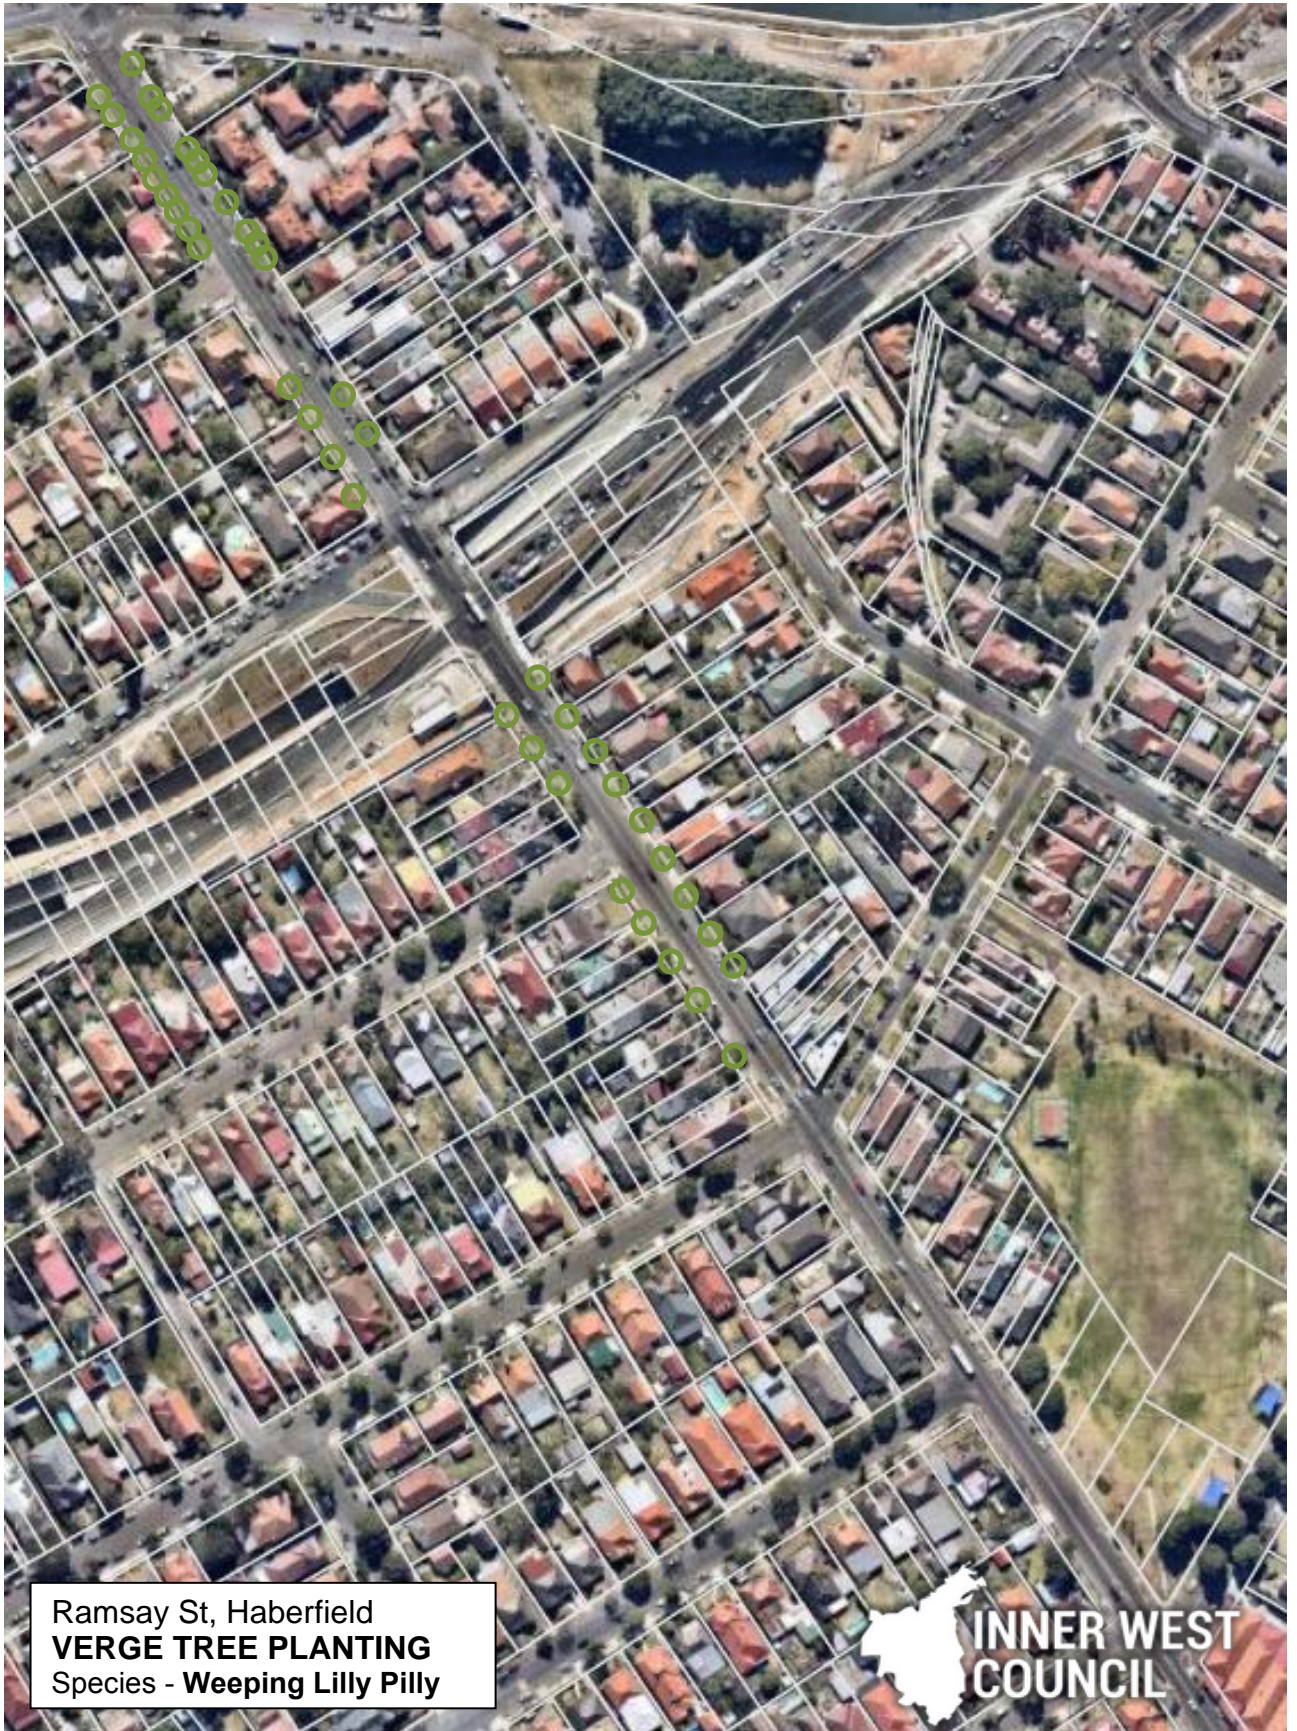

Minto Ave, Haberfield
INROADTREE PLANTING
Species - Brush Box

Crane Ave, Haberfield
INROADTREE PLANTING
Species - Brush Box

Ramsay St, Haberfield
VERGE TREE PLANTING
Species - Weeping Lilly Pilly

-  *Quercus palustris*
Pin Oak @ 400L
-  *Brachychiton acerifolius*
Illawarra Flame Trees @ 400L
-  *Eucalyptus pilularis*
Black Butt @ 600L

Robson Park, Haberfield
Tree Planting Plan

Algie Park, Haberfield
Tree Planting Plan

Quercus palustris
Pin Oak @ 600L

Tree to be removed