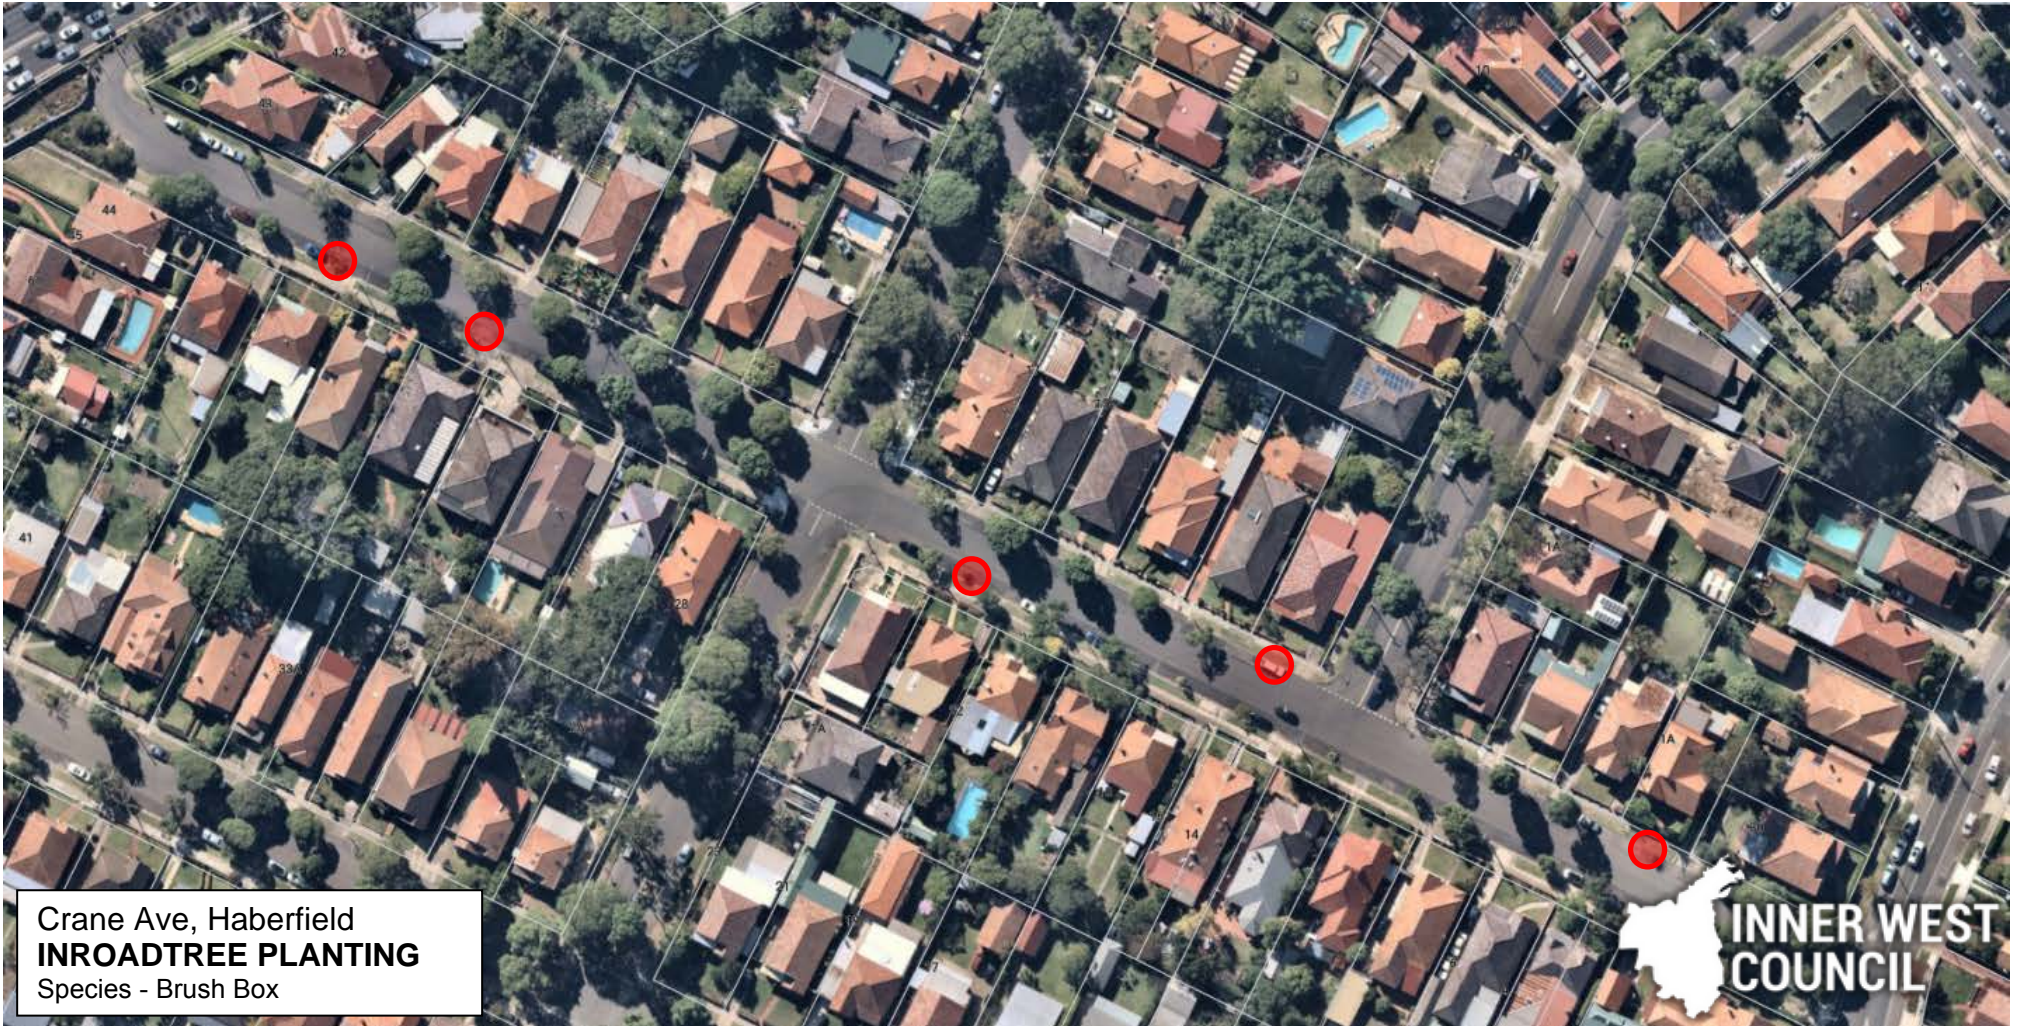

Minto Ave, Haberfield
INROADTREE PLANTING
Species - Brush Box

Crane Ave, Haberfield
INROADTREE PLANTING
Species - Brush Box

Ramsay St, Haberfield
VERGE TREE PLANTING
Species - Weeping Lilly Pilly

-  *Quercus palustris*
Pin Oak @ 400L
-  *Brachychiton acerifolius*
Illawarra Flame Trees @ 400L
-  *Eucalyptus pilularis*
Black Butt @ 600L

Robson Park, Haberfield
Tree Planting Plan

Algie Park, Haberfield
Tree Planting Plan

Quercus palustris
Pin Oak @ 600L

Tree to be removed