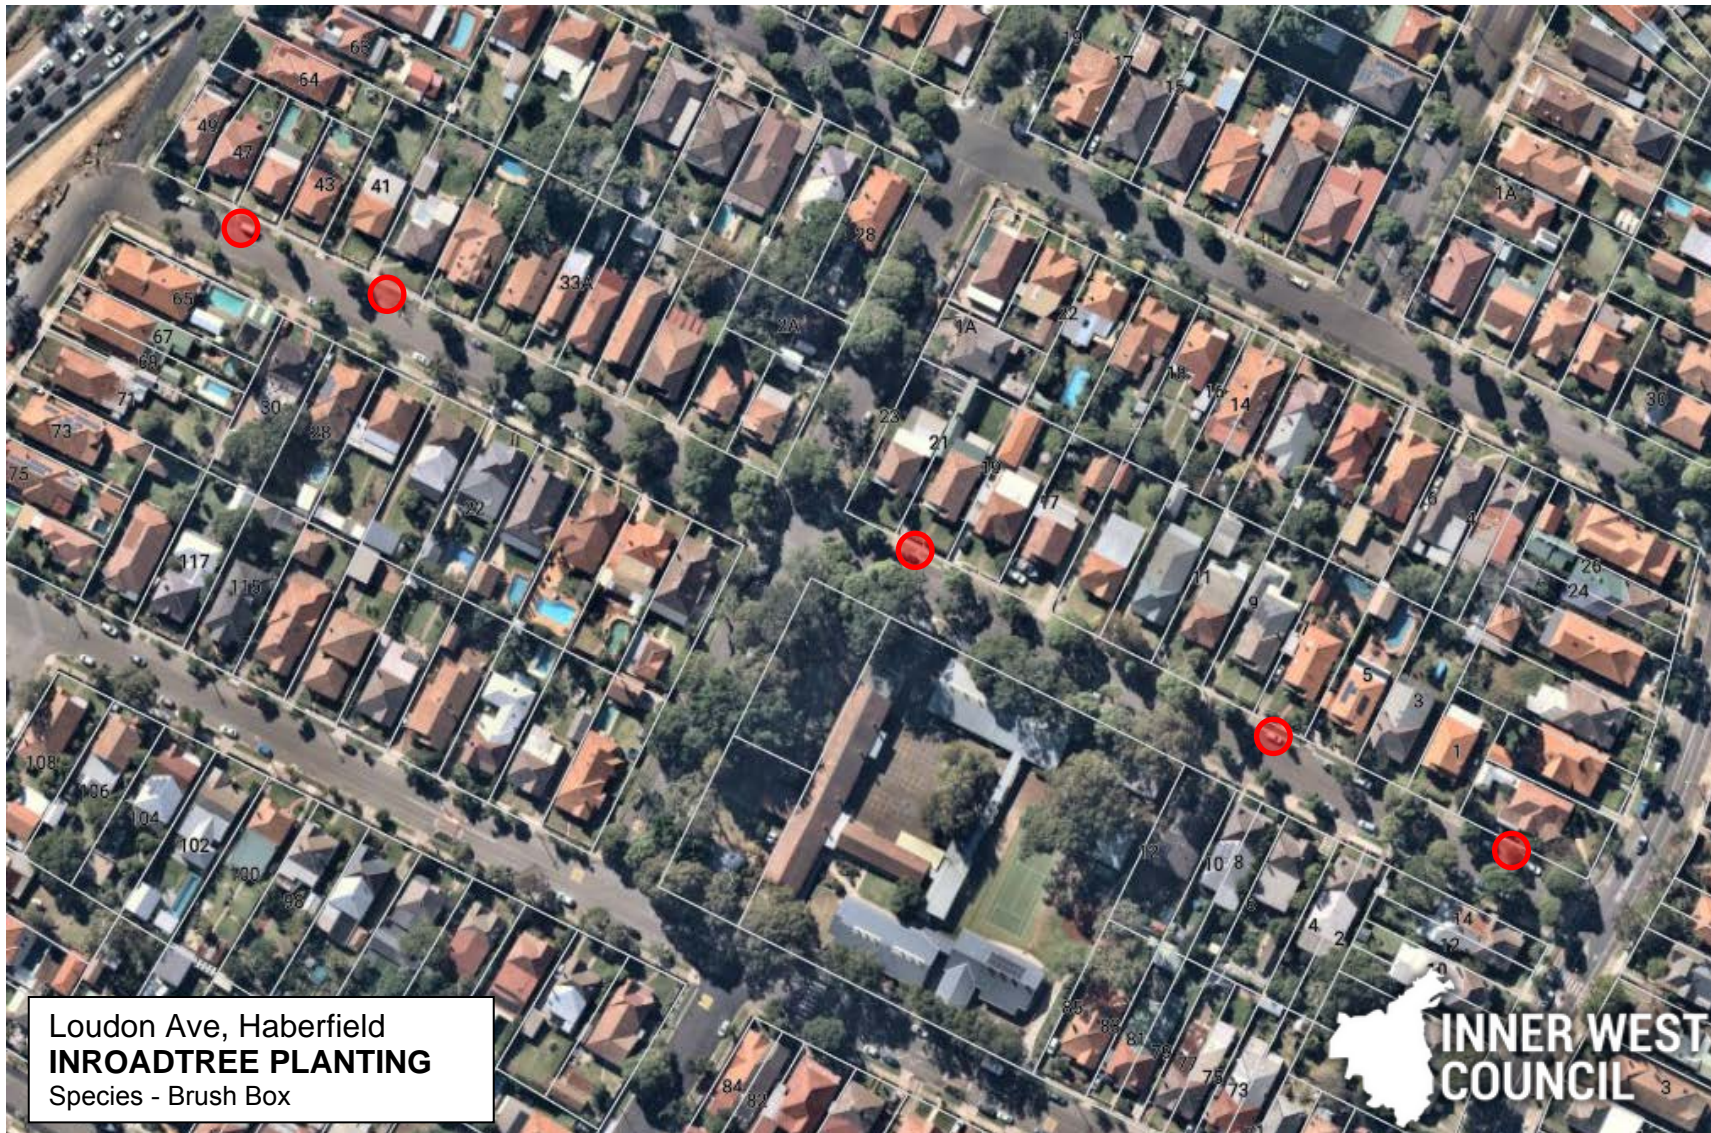

Minto Ave, Haberfield
INROADTREE PLANTING
Species - Brush Box

Crane Ave, Haberfield
INROADTREE PLANTING
Species - Brush Box

Ramsay St, Haberfield
VERGE TREE PLANTING
Species - Weeping Lilly Pilly

-  *Quercus palustris*
Pin Oak @ 400L
-  *Brachychiton acerifolius*
Illawarra Flame Trees @ 400L
-  *Eucalyptus pilularis*
Black Butt @ 600L

Robson Park, Haberfield
Tree Planting Plan

Algie Park, Haberfield
Tree Planting Plan

Quercus palustris
Pin Oak @ 600L

Tree to be removed