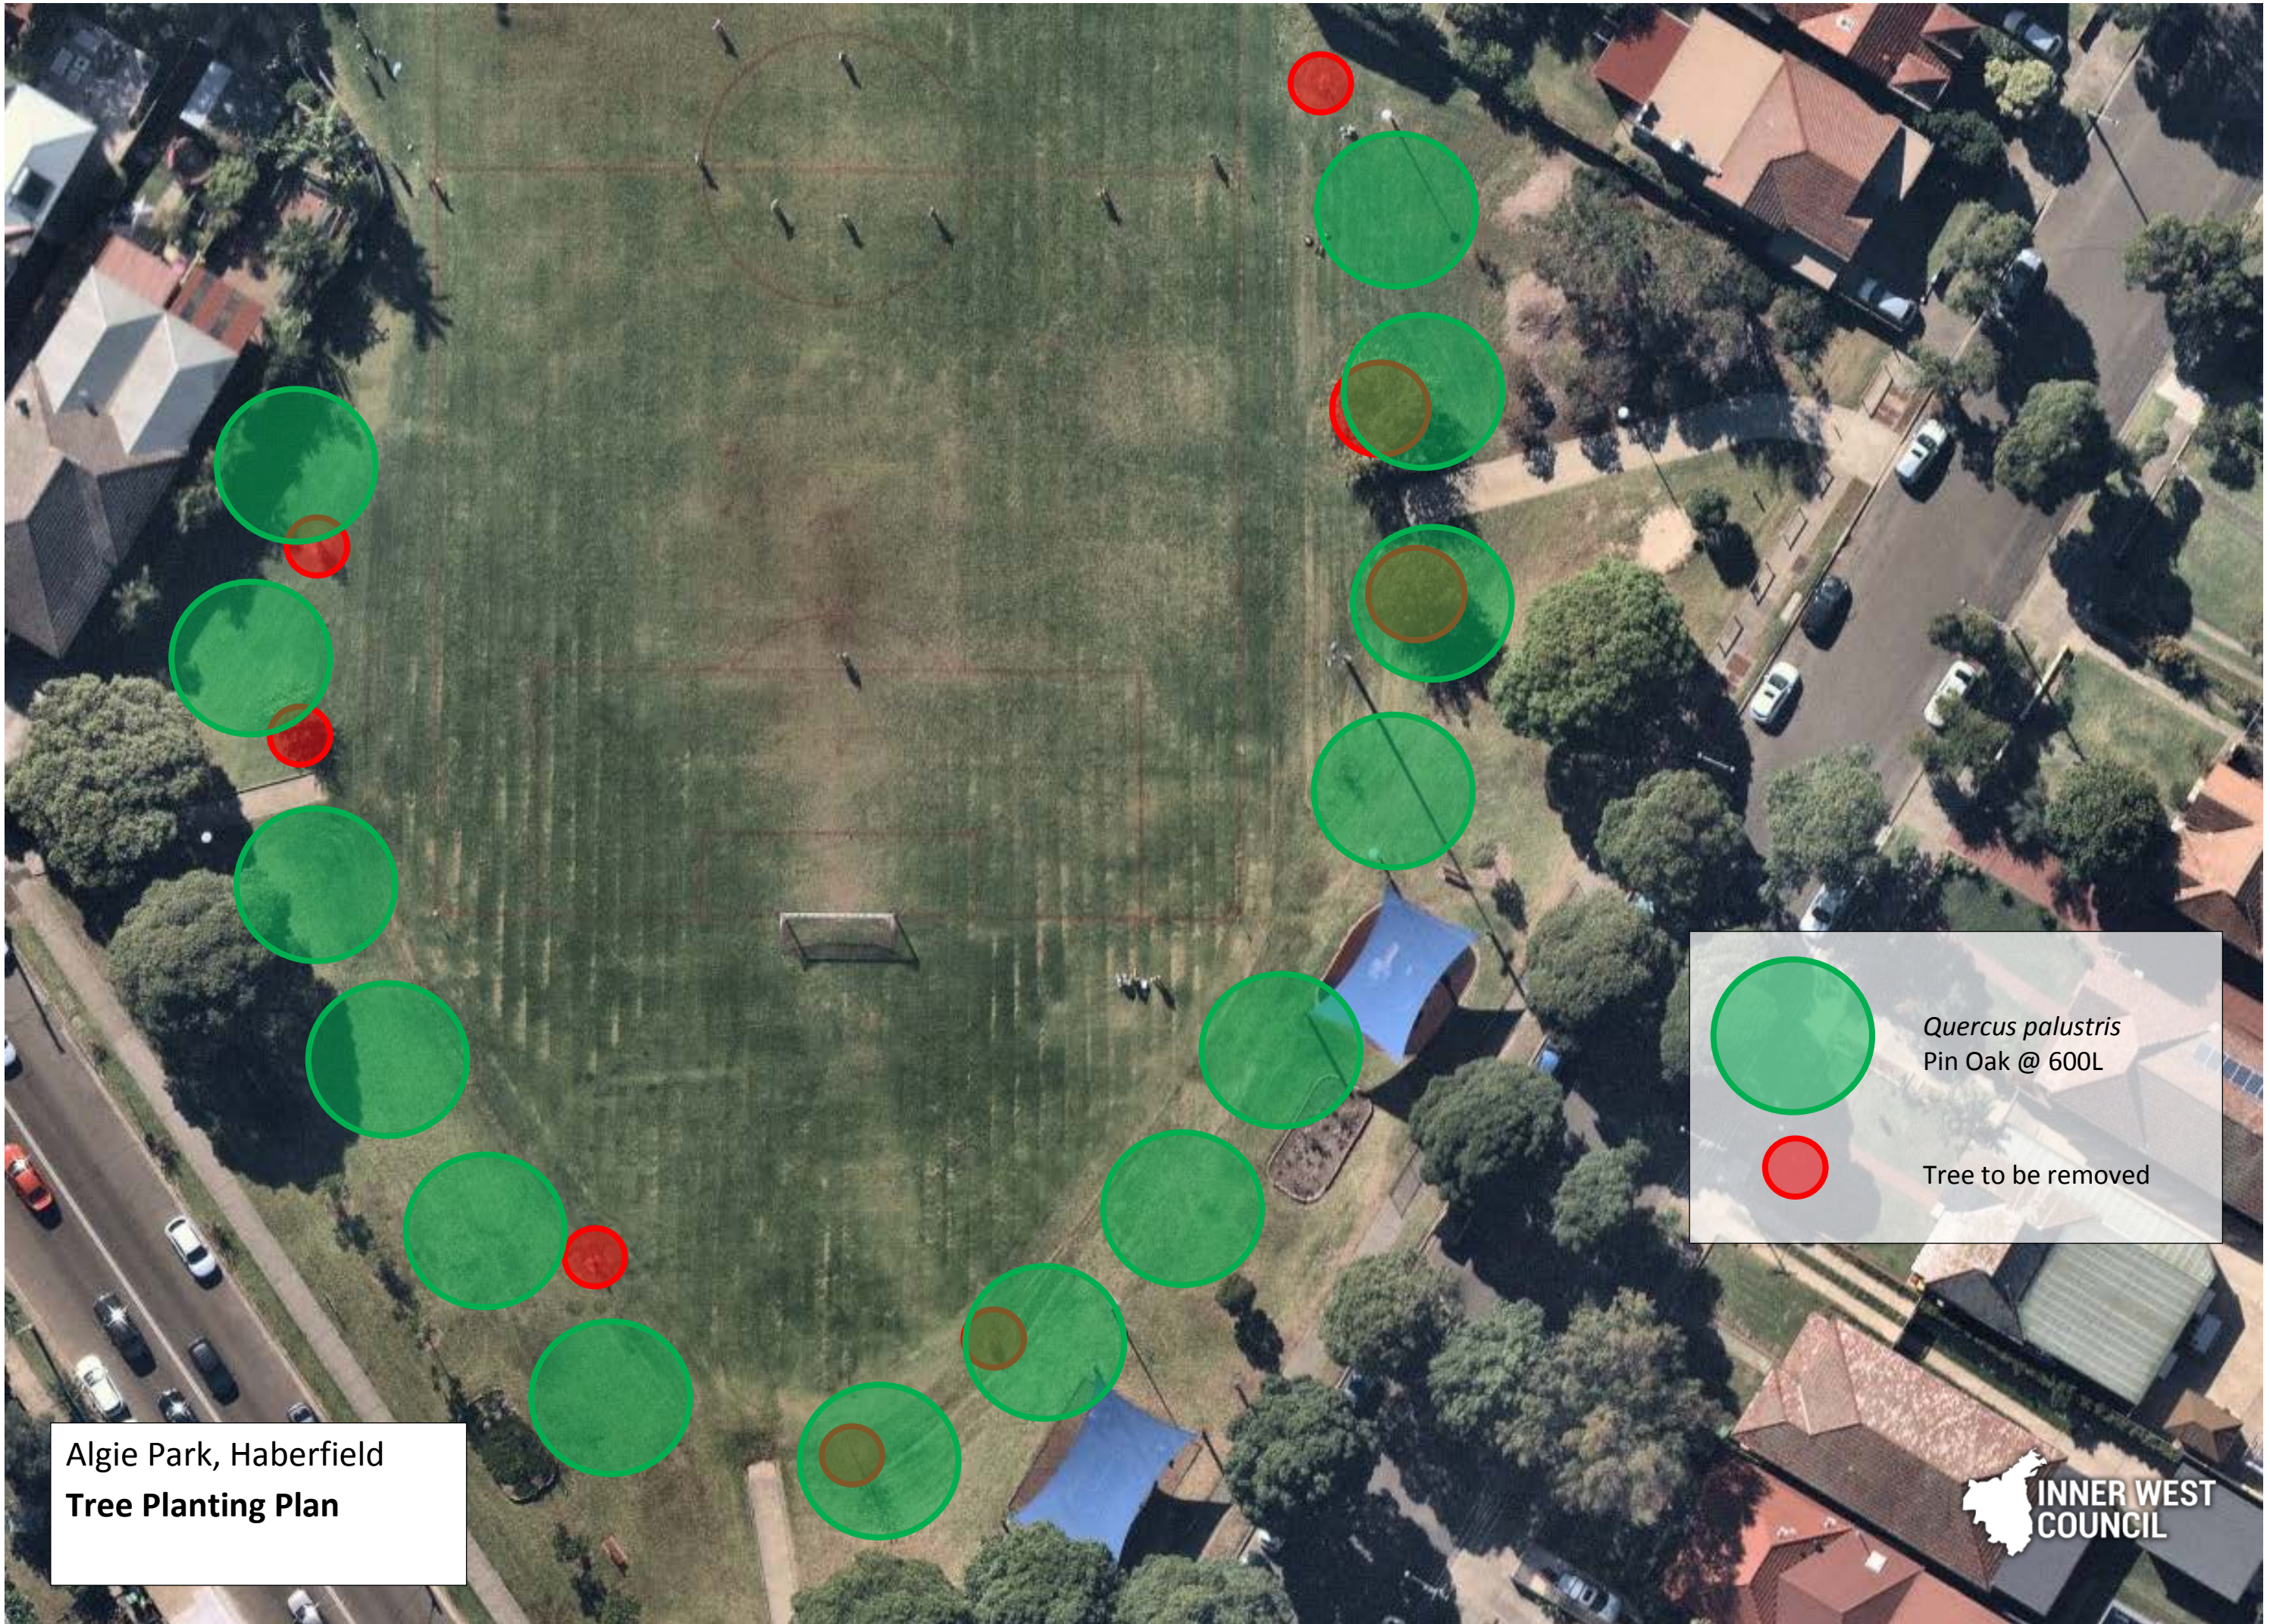

Minto Ave, Haberfield
INROADTREE PLANTING
Species - Brush Box

Crane Ave, Haberfield
INROADTREE PLANTING
Species - Brush Box

Ramsay St, Haberfield
VERGE TREE PLANTING
Species - Weeping Lilly Pilly

-  *Quercus palustris*
Pin Oak @ 400L
-  *Brachychiton acerifolius*
Illawarra Flame Trees @ 400L
-  *Eucalyptus pilularis*
Black Butt @ 600L

Robson Park, Haberfield
Tree Planting Plan

Algie Park, Haberfield
Tree Planting Plan

Quercus palustris
Pin Oak @ 600L

Tree to be removed